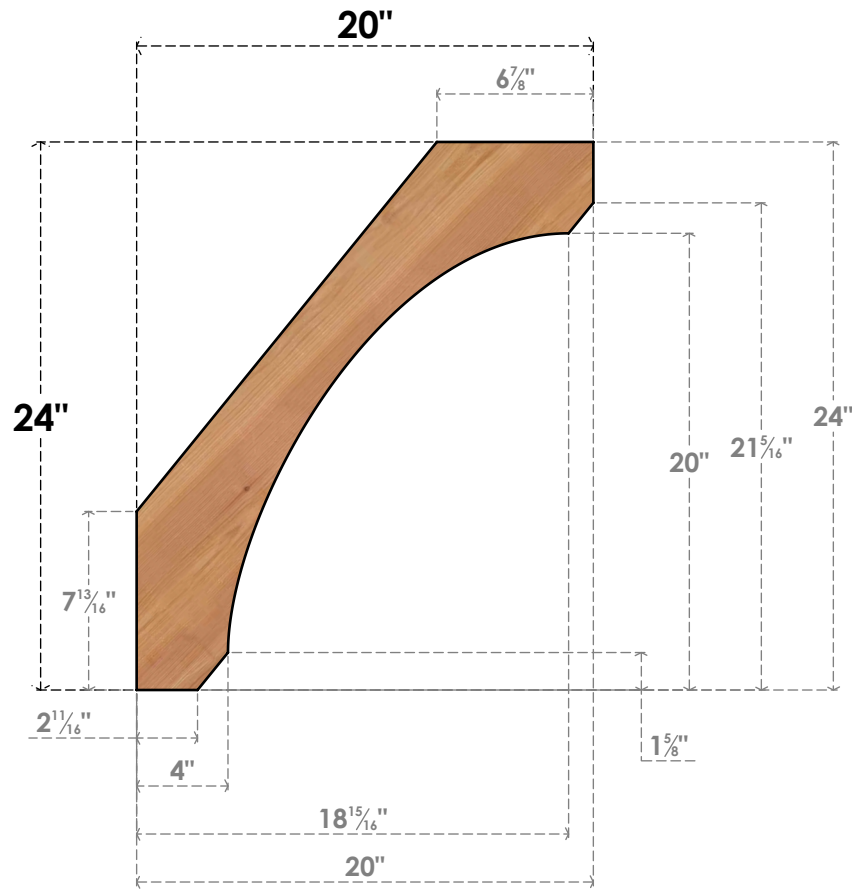

BRC06X20X24LEC00SWR

5 1/2"W X 20"D X 24"H LEGACY SMOOTH BRACE, WESTERN RED CEDAR

SIDE

FRONT

EKENA MILLWORK
 2300 WEST MAIN ST.
 CLARKSVILLE, TX 75426
 TOLL FREE: 866-607-0453
 WWW.EKENAMILLWORK.COM

NOTES

1. INSTALLATION TO BE COMPLETED IN ACCORDANCE WITH MANUFACTURER'S SPECIFICATIONS.
2. DRAWING MAY NOT BE TO SCALE
3. THIS DRAWING IS INTENDED FOR DESIGN AND PLANNING PURPOSES ONLY.
4. ALL INFORMATION CONTAINED HEREIN WAS CURRENT AT THE TIME OF DEVELOPMENT BUT MUST BE REVIEWED AND APPROVED BY THE PRODUCT MANUFACTURER TO BE CONSIDERED ACCURATE.
5. PRODUCTS ARE NOT KILN DRIED. THIS ITEM IS UNIQUE AND WILL CONTAIN THE NATURAL VARIATIONS THAT THE WOOD SPECIES OFFERS. THIS MAY RESULT IN VARIATIONS UP TO 1/4"