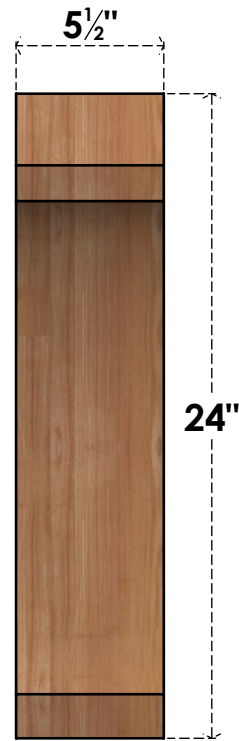

BRC06X20X24LEC00SWR

5 1/2"W X 20"D X 24"H LEGACY SMOOTH BRACE, WESTERN RED CEDAR

SIDE

FRONT

EKENA MILLWORK
 2300 WEST MAIN ST.
 CLARKSVILLE, TX 75426
 TOLL FREE: 866-607-0453
 WWW.EKENAMILLWORK.COM

NOTES

1. INSTALLATION TO BE COMPLETED IN ACCORDANCE WITH MANUFACTURER'S SPECIFICATIONS.
2. DRAWING MAY NOT BE TO SCALE
3. THIS DRAWING IS INTENDED FOR DESIGN AND PLANNING PURPOSES ONLY.
4. ALL INFORMATION CONTAINED HEREIN WAS CURRENT AT THE TIME OF DEVELOPMENT BUT MUST BE REVIEWED AND APPROVED BY THE PRODUCT MANUFACTURER TO BE CONSIDERED ACCURATE.
5. PRODUCTS ARE NOT KILN DRIED. THIS ITEM IS UNIQUE AND WILL CONTAIN THE NATURAL VARIATIONS THAT THE WOOD SPECIES OFFERS. THIS MAY RESULT IN VARIATIONS UP TO 1/4"